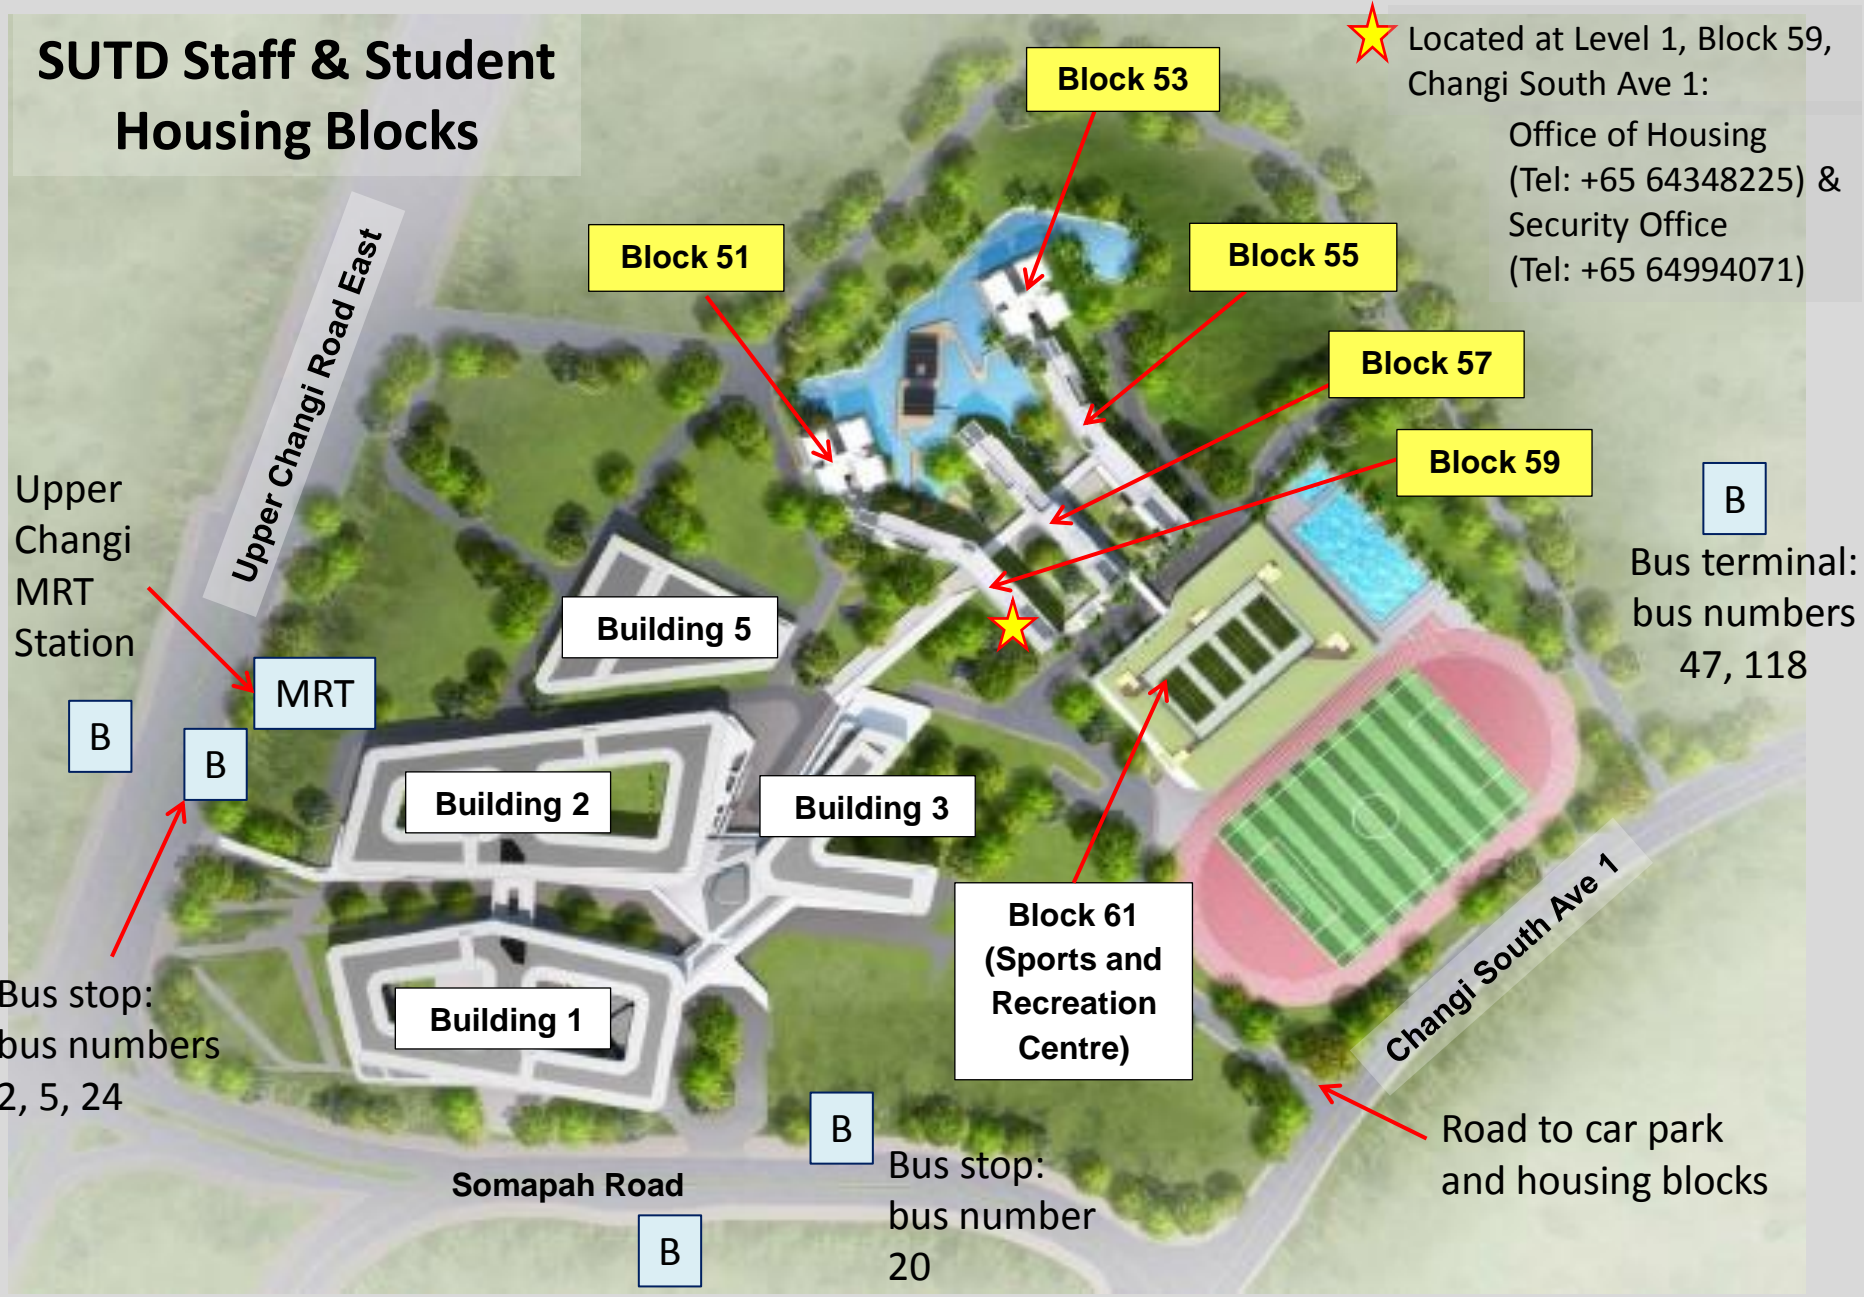

SUTD Staff & Student Housing Blocks

★ Located at Level 1, Block 59, Changi South Ave 1:
Office of Housing (Tel: +65 64348225) & Security Office (Tel: +65 64994071)

Upper Changi MRT Station

Upper Changi Road East

Block 51

Block 53

Block 55

Block 57

Block 59

B

Bus terminal: bus numbers 47, 118

MRT

B

B

Building 5

Building 2

Building 3

Block 61 (Sports and Recreation Centre)

Building 1

B

Bus stop: bus number 20

Bus stop: bus numbers 2, 5, 24

Somapah Road

B

Changi South Ave 1

Road to car park and housing blocks

Note: The above are for illustration purposes only and may differ from the actual.